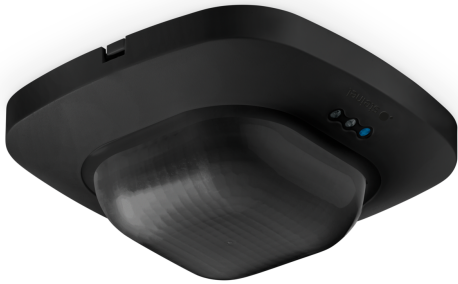

Presence detector - Professional Line

# IR Quattro HD 24m

COM1 - concealed black

EAN 4007841 068608

Article number 068608